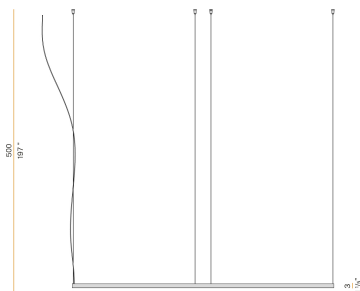

PANZERI

Zero Round

24V DC

M10317.200.0410

bronze

Data sheet

CODE	M10317.200.0410
SYSTEM POWER CONSUMPTION	88W
EFFICACY	92.7lm/W
LIGHT SOURCE	LED
LIGHT SOURCE LIFETIME	L70 (B50) 60.000h
COLOUR TEMPERATURE	3000K Ra>90
LIGHT DISTRIBUTION	diffused
POWER SUPPLY	24V DC
DRIVER	remote not included
LUMEN OUTPUT	8158lm
WEIGHT	2,34 Kg
PROTECTION DEGREE	IP20
COLOUR TOLLERANCES	SDCM 3
PACKING DIMENSIONS	200,0 x 200,0 x 11,0 cm

Single or multiple suspension lighting fixture for interiors, with direct and indirect light emission.

Bended extruded aluminium structure in white, black, bronze, mat brass or titanium polyacrylic paint.

Extruded polycarbonate diffuser with opaline finish.

Suspension kit with griplocks and 5m (196,9") long steel cables.

5m (196,9") long power cable in transparent PVC.

Provided without power canopy.

Technical drawing