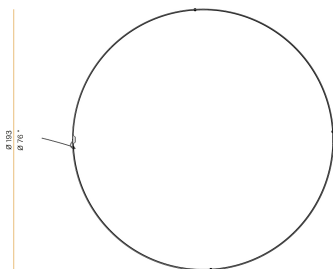

Extruded polycarbonate diffuser with opaline finish.

Suspension kit with griplocks and 5m (196,9") long steel cables.

5m (196,9") long power cable in transparent PVC.

Provided without power canopy.

Technical drawing